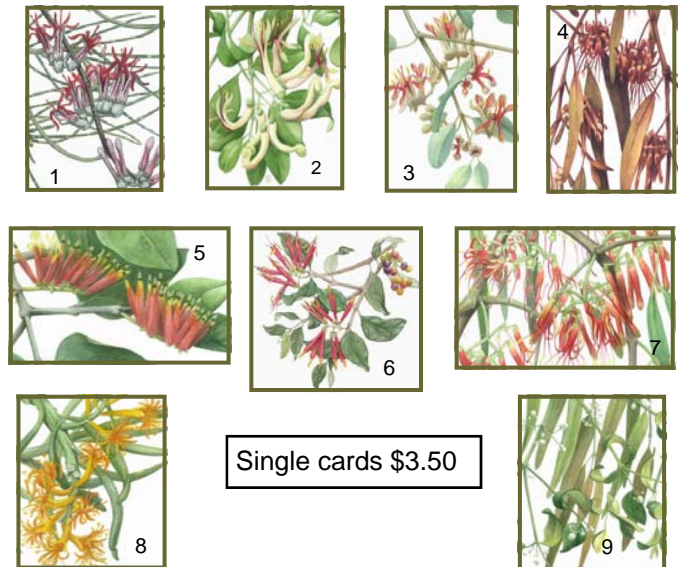

*Amyema linophyllum; Amyema nestor; Nuytsia floribunda*

*Lysiana exocarpi; Muellerina celastroides; Amyema pendula*

Lf. *Amyema quandang* var. *bancroftii* with *Orgyris barnardii*;  
Rt. *Lysiana subfalcata* var. *subfalcata* with *Delias aganippe*

\*\*\*\*\*

**CARDS of NATIVE PLANTS**

(3) **SET of GROUND ORCHIDS.**  
These received the Silver-Gilt Medal at the RHS in London

Pack of 7 postcards  
for \$10.00

\*\*\*\*\*

(4) **CARDS of MISTLETOES**  
A pack of any 4 of these cards is available for \$12

Single cards \$3.50

\*\*\*\*\*