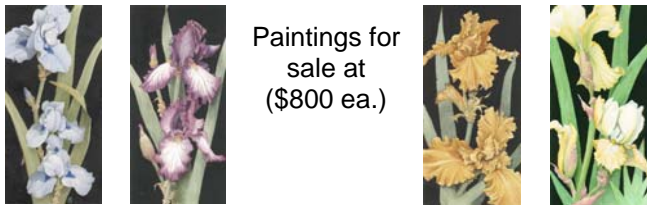

To see more of my work please look at my website  
[gillianscott-botanicalart.com](http://gillianscott-botanicalart.com)

**THE 'GORDON' GREVILLEAS**

Painted from the original plants at Myall Park, Qld. These are hybrids of species from WA and Qld. Species names available on request. Paintings show the hybrid and the parent species. Pack of 3 cards.

*Curcuma australasica*  
(\$2400, framed)

(these two paintings are also available as A2 prints (\$120 ea)

**CARDS and PRINTS of other plants**

*Magnolia grandiflora*  
(A3 print \$80)

Blue Anemones  
(A3 print \$60)

Orchid Rock  
(*Dendrobium linguiforme*)  
with associated fauna  
(A3 print \$60)

\*\*\*\*\*

Set of 4 cards of *Fuchsia* hybrids

\*\*\*\*\*

**Cards of Bearded Iris \$4:00 ea**

Paintings for  
sale at  
(\$800 ea.)

\*\*\*\*\*

Contact the artist by email  
[gillians2@bigpond.com](mailto:gillians2@bigpond.com)

\*\*\*\*\*

**PAINTINGS of MISTLETOES** (\$1500 ea. unframed)  
These paintings received the Gold Medal at the Royal Horticultural Society show 1991. There are 24 paintings. This is the first time these paintings have been offered for sale. Also available as A3 prints (A\$80 )